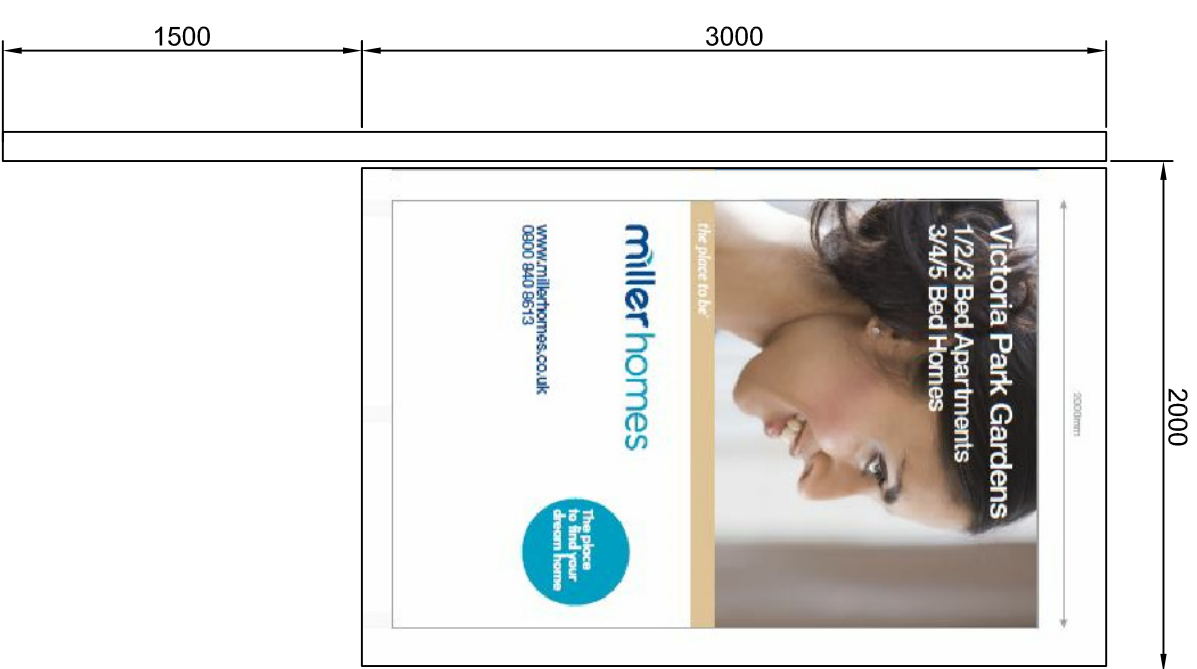

Site Plan Showing Proposed Location of Signs and Flag poles

Sign Board - NTS

Flag pole example NTS

KEY:

- Proposed Sign Location
- Proposed Flag Pole

Note: Please be aware that all images and text is indicative only, signage will be site specific.

C Position of the signs moved following e-mail from planner dates 27/07/2017
 B Numbers of flag poles revised from 9 to 8
 A Numbers of signs and flagpoles reduced

Rev.	Description	Drawn	Date
IV			21/07/17
IV			21/07/17
IV			20/07/17

Miller Homes Limited - North East Region
 Nautilus House
 Redburn Court, Earl Grey Way
 Royal Quays
 North Shields, NE29 6AR
 Telephone 0870 336 4100
 Fax 0191 258 6243
 www.millerhomes.co.uk

Project Title
**Victoria Road West
 Heburn**

Drawing Title
**Victoria Road West
 Proposed Signage Layout**

Scale	Drawn By	Checked By	Authorised By
See Dwg	LS		
Date	Aug 16	Date	Date
Job No.	Drawing No.		Revision
490-MIL	VRW/SAD/DWG01		C