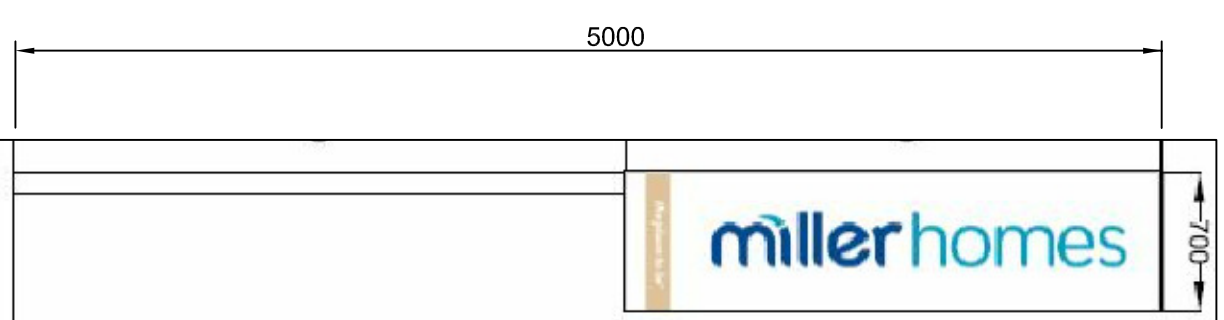

Site Plan Showing Proposed Location of Signs and Flag poles

Sign Board - NTS

Flag pole example NTS

KEY:

- Proposed Sign Location
- Proposed Flag Pole

Note: Please be aware that all images and text is indicative only, signage will be site specific.

C Position of the signs moved following e-mail from planner dates 27/07/2017
 B Numbers of flag poles revised from 9 to 8
 A Numbers of signs and flagpoles reduced

Rev.	Description	Drawn	Date
IV			21/07/17
IV			21/07/17
IV			20/07/17

Drawing Title
**Victoria Road West
 Proposed Signage Layout**

Scale	Drawn By	Checked By	Authorised By
See Dwg	LS		
Date	Aug 16	Date	Date
Job No.	Drawing No.		Revision
490-MIL	VRW/SAD/DWG01		C